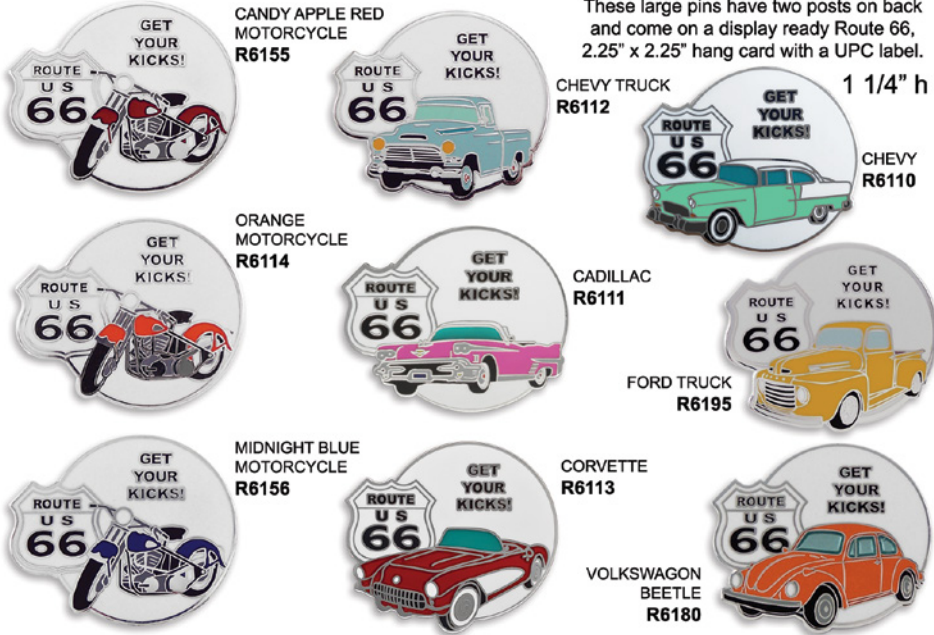

ROUTE 66 JEWELRY*

These delightful Route 66 shields are colorfully enameled and silver or gold plated (classic shield only). Shields are 1/2" H and made of bronze. 24" Chain. Charms and earrings are double sided.

*All jewelry comes on a display ready Route 66, 2.25" x 2.25" hang card with a UPC label.

ROUTE 66 KEY CHAINS

Die stuck with hard enamel. Shield is approx. 2 1/8" H. Comes on a display ready Route 66, 2.25" x 2.25" hang card with a UPC label.

Route 66 Jewelry					
	1-49	50-99	100-149	150+	MSRP
Earrings - MIX & MATCH COLORS	\$3.38	\$3.27	\$3.16	\$3.05	\$6.99
Charms - MIX & MATCH COLORS	\$1.62	\$1.51	\$1.40	\$1.29	\$3.99
Necklaces - MIX & MATCH COLORS & STYLES					
1/2" Shield on chain	\$3.20	\$3.09	\$2.98	\$2.87	\$6.99
1" Shield on cord	\$4.99	\$4.86	\$4.73	\$4.60	\$9.99
Dog Tag	\$4.49	\$4.36	\$4.23	\$4.10	\$8.99

Route 66 Key Rings - MIX & MATCH					
	1-49	50-99	100-149	150+	MSRP
	\$2.32	\$2.19	\$2.06	\$1.93	\$5.99

ROUTE 66 GET YOUR KICKS! ENAMELED PINS

These large pins have two posts on back and come on a display ready Route 66, 2.25" x 2.25" hang card with a UPC label. 1 1/4" h