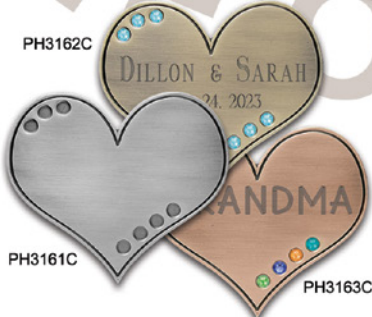

PH310 3 1/8" H
Level 2

PH305 1 3/4" H
Levels 2, 3 & 5

2 1/2" H PH311
Levels 3 & 4

3" H PH309
Levels 3 & 4

PH316 2 3/8" H
Levels 3 & 4

PH314 3 1/8" H
Levels 3 & 4

Custom Badges - MIX & MATCH (all full size badges)	1-24	25-49	50-99	100-149	150+	MSRP
Engraving Level 1 - Single Line	\$7.10	\$6.85	\$6.60	\$6.35	\$6.10	\$15-\$35
Engraving Level 2 - Two Lines	\$10.10	\$9.94	\$9.69	\$9.44	\$9.10	
Engraving Level 3 - Two Lines w/Crystals or Large Text	\$12.69	\$12.44	\$12.10	\$11.94	\$11.69	
Engraving Level 4 - Stock or Custom Image/Logo	Contact for Quote					
Engraving Level 5 - Center Star	\$2.75 first 5 letters, 55¢ per additional letter					
Engraving Level 6 - Mini Text	55¢ first 5 letters, 28¢ per additional letter					

Famous Badges of the Old West MiniS

*Not a toy. Badges contain sharp points. Not meant for children under 8.

SHERIFF 2" H
TPH111 - silver
TPH112 - gold

DEPUTY 2" H
TPH121 - silver
TPH122 - gold

TEXAS RANGERS 1 5/8" H
TPH241 - silver
TPH242 - gold