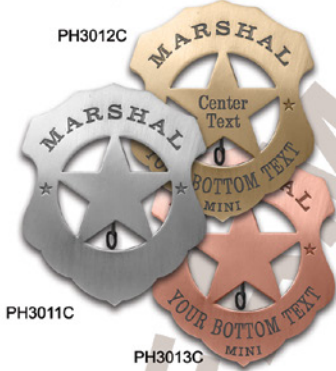

Custom Engraved Badges

Looking for an old west style badge with your special message?

All of these badges are available to customize with your text or image. Each has a different level of engraving options - Single line, multi-lines, center engraving, stock images, or custom images. We engrave the badges in house so the turn-around time is only a few days. These badges include the same free packaging options as the standard badges.

Call us with questions: 800-564-6164

PH301 2 3/4" H
Levels 1, 5 & 6