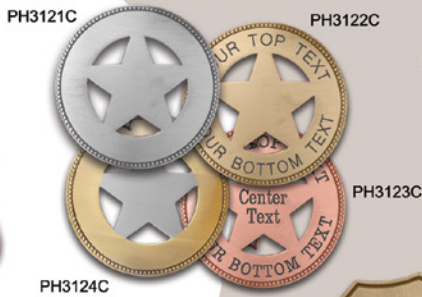

All of these badges are available to customize with your text or image. Each has a different level of engraving options - Single line, multi-lines, center engraving, stock images, or custom images. We engrave the badges in house so the turn-around time is only a few days. These badges include the same free packaging options as the standard badges.

Call us with questions: 800-564-6164

PH301 2 3/4" H
Levels 1, 5 & 6

PH302
Levels 1 & 6
3 1/8" H

PH307
Level 2
3 1/8" H

PH306 2 3/4" H
Levels 2, 5 & 6

PH308 2 3/8" H
Levels 1, 5 & 6

PH312 2" H
Levels 2 & 5

2 1/2" H PH313
Levels 1, 5 & 6

PH310 3 1/8" H
Level 2

PH305 1 3/4" H
Levels 2, 3 & 5

2 1/2" H PH311
Levels 3 & 4

3" H PH309
Levels 3 & 4

PH316 2 3/8" H
Levels 3 & 4

PH314 3 1/8" H
Levels 3 & 4

Custom Badges - MIX & MATCH (all full size badges)	1-24	25-49	50-99	100-149	150+	MSRP
Engraving Level 1 - Single Line	\$7.10	\$6.85	\$6.60	\$6.35	\$6.10	\$15-\$35
Engraving Level 2 - Two Lines	\$10.10	\$9.94	\$9.69	\$9.44	\$9.10	
Engraving Level 3 - Two Lines w/Crystals or Large Text	\$12.69	\$12.44	\$12.10	\$11.94	\$11.69	
Engraving Level 4 - Stock or Custom Image/Logo	Contact for Quote					
Engraving Level 5 - Center Star	\$2.75 first 5 letters, 55¢ per additional letter					
Engraving Level 6 - Mini Text	55¢ first 5 letters, 28¢ per additional letter					