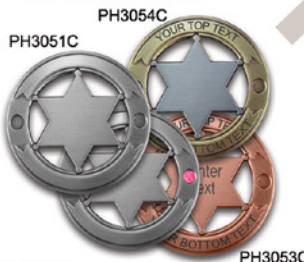

PH310 3 1/8" H
Level 2

PH305 1 3/4" H
Levels 2, 3 & 5

2 1/2" H PH311
Levels 3 & 4

3" H PH309
Levels 3 & 4

PH316 2 3/8" H
Levels 3 & 4

PH314 3 1/8" H
Levels 3 & 4

Custom Badges - MIX & MATCH (all full size badges)	1-24	25-49	50-99	100-149	150+	MSRP
Engraving Level 1 - Single Line	\$7.10	\$6.85	\$6.60	\$6.35	\$6.10	\$15-\$35
Engraving Level 2 - Two Lines	\$10.10	\$9.94	\$9.69	\$9.44	\$9.10	
Engraving Level 3 - Two Lines w/Crystals or Large Text	\$12.69	\$12.44	\$12.10	\$11.94	\$11.69	
Engraving Level 4 - Stock or Custom Image/Logo	Contact for Quote					
Engraving Level 5 - Center Star	\$2.75 first 5 letters, 55¢ per additional letter					
Engraving Level 6 - Mini Text	55¢ first 5 letters, 28¢ per additional letter					